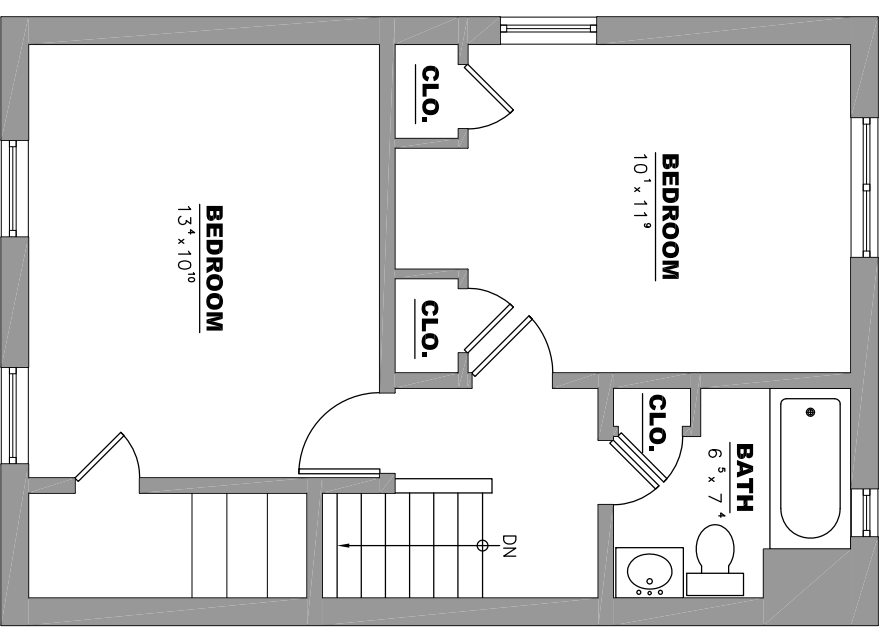

BASEMENT

FIRST FLOOR

SECOND FLOOR

HOODRIDGE COURT
456-478 HOODRIDGE DRIVE PITTSBURGH, PA 15234

2-BEDROOM TOWNHOME
1,295 SQ.FT.