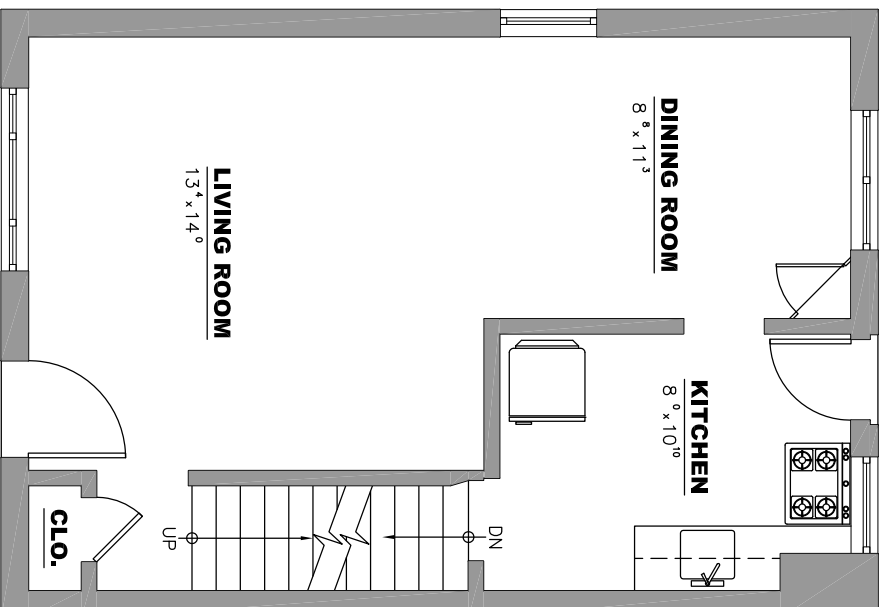

BASEMENT

FIRST FLOOR

SECOND FLOOR

HOODRIDGE COURT
456-478 HOODRIDGE DRIVE PITTSBURGH, PA 15234

2-BEDROOM TOWNHOME
1,295 SQ.FT.