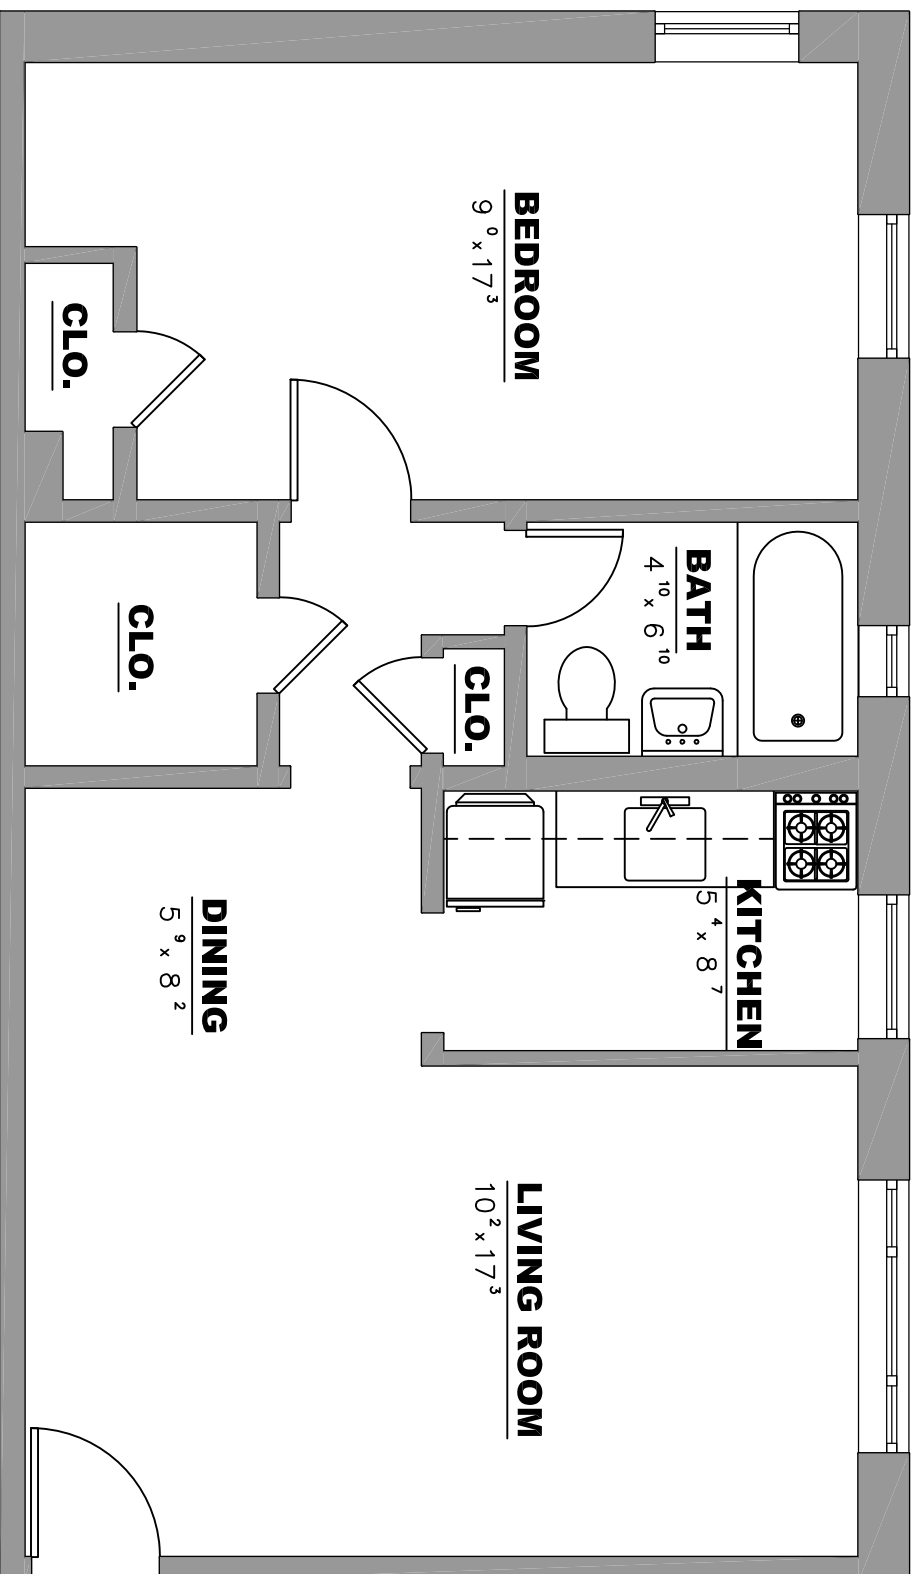

NEGLEY COURT APARTMENTS

5628 FIFTH AVENUE PITTSBURGH, PA 15232

1-BEDROOM APARTMENT

533 SQ.FT.

20 FEET